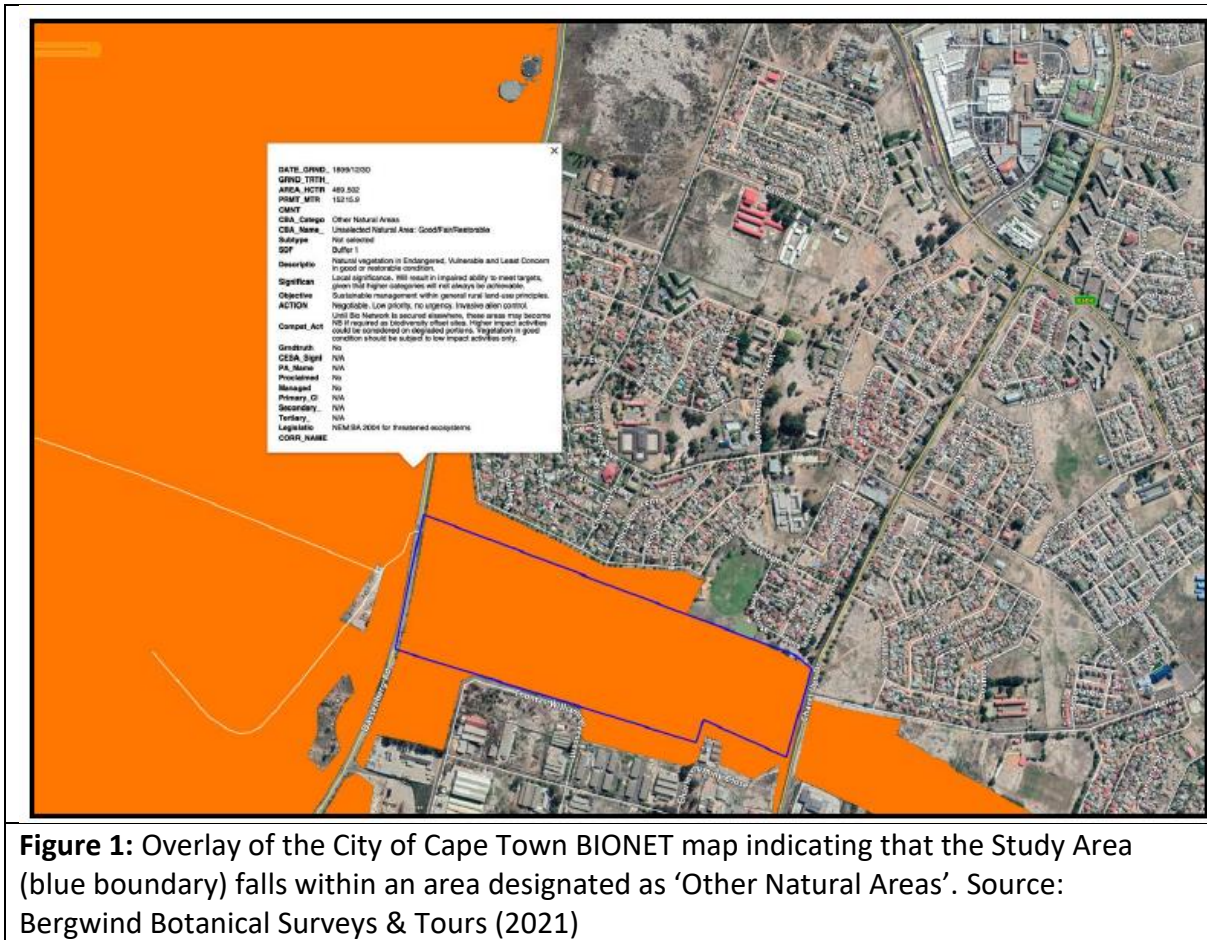

# Appendix D: Biodiversity overlay map

**Figure 1:** Overlay of the City of Cape Town BIONET map indicating that the Study Area (blue boundary) falls within an area designated as 'Other Natural Areas'. Source: Bergwind Botanical Surveys & Tours (2021)